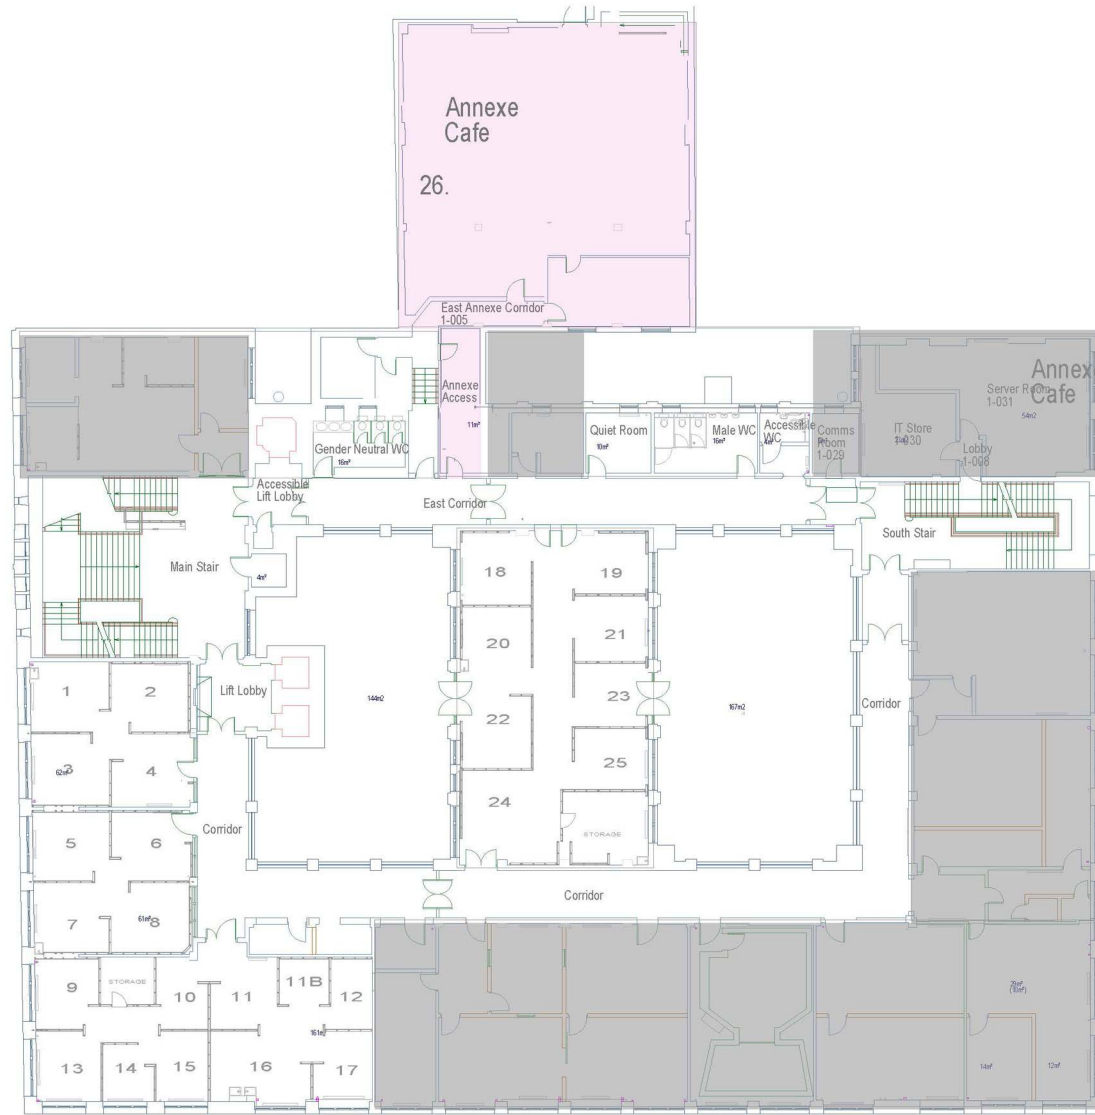

FIRST FLOOR

1.	Lorna Swinney	SEA
2.	Betty O'Connell-Rogers	FAP
3.	Rita Rogers	FAP
4.	SEA	SEA
5.	Sidonie Marshall-Joly	FAP
6.	Willa Baker Wilbraham	P&P
7.	Finley Highton	P&P
8.	Angus Hamilton James	P&P
9.	Max Ross	FAP
10.	-MUSEUM-	P&P
11.	Ren Avery	P&P
11b.	Sandor Nagy	FAP
12.	Agnes Gittner	SEA
13.	Eve Giltinan Allais	SEA
14.	Kerry MacAskall	P&P
15.	Yan Yip	FAP
16.	Bili Prentce	SEA
17.	Madeleine Fisher	FAP
18.	Jessie Blue Elliott	P&P
19.	Kat Chapman	P&P
20.	Tara-Bee Stephenson	P&P
21.	Darcy Mina	SEA
22.	Amy Mei Sandler	P&P
23.	Rosie Boyce	P&P
24.	Sophia Kalmijn	P&P
25.	Blair Weir	FAP
26.	FACSimile	
	Annex	
	Gallery