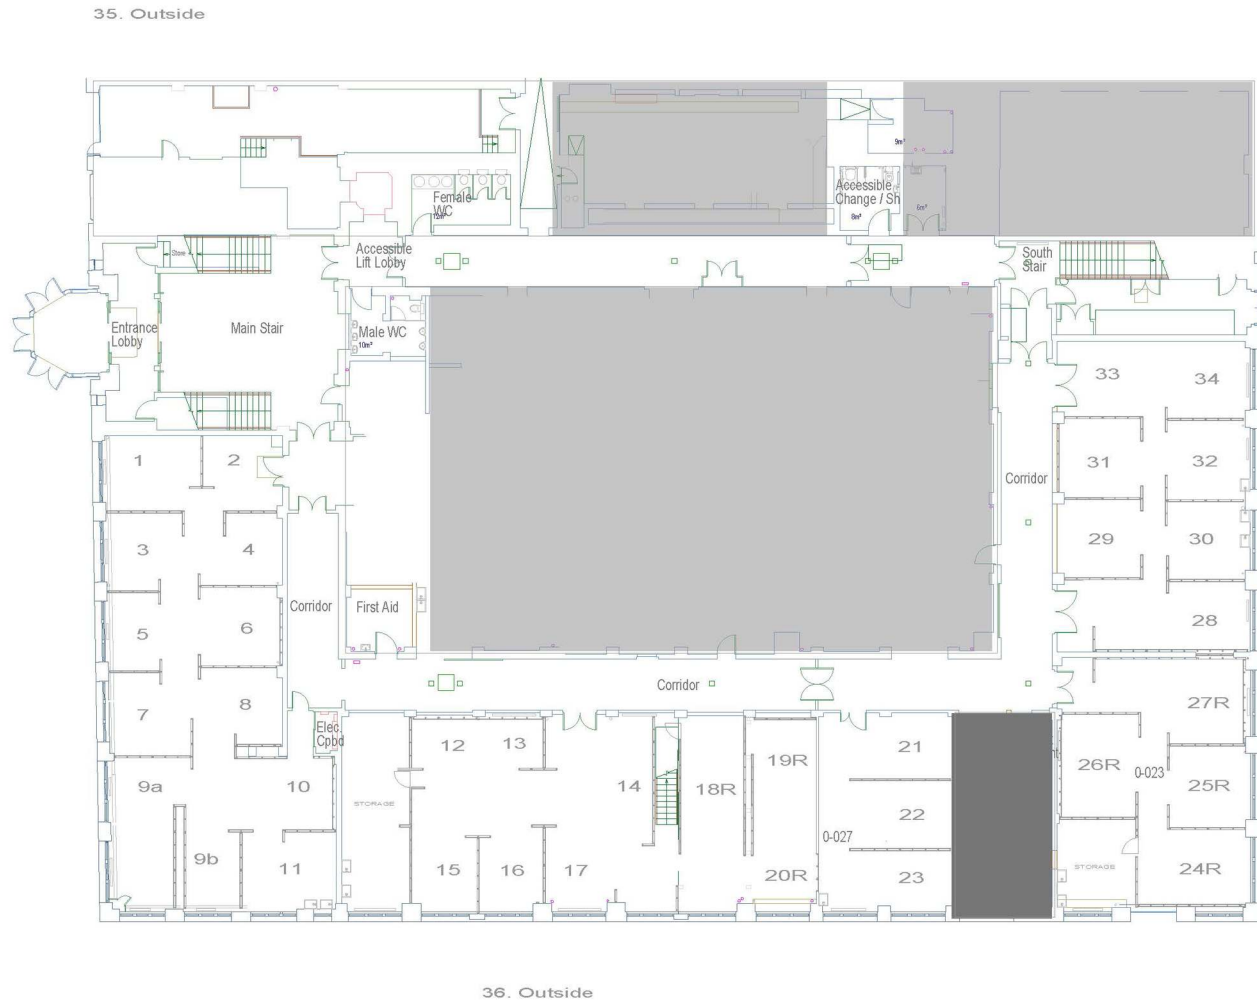

GROUND FLOOR

1.	Callum Lovell Harrison	FAP
2.	Charles Haynes	SEA
3.	Malak Naseem	P&P
4.	Lou Palmer	P&P
5.	Penelope Gardner	SEA
6.	Genevieve Dawson	SEA
7.	Emma 'Alba' Scarlett	P&P
8.	Mary Woods	P&P
9a.	Robyn McCrae	SEA
9b.	Dylan Hope	SEA
10.	Aimee Woodside	SEA
11.	Robyn Abbott	FAP
12.	Tom Reid Gomez	SEA
14.	Louie Wade	P&P
15.	Ursula McIlwain	SEA
16.	Shuyan He	P&P
17.	Margaret S. Botchway	SEA
18.	Xiaoyi Gong	SEA
19.	Mary Taylor	FAP
21.	Abbey Lindley	SEA
22.	Jacob Flint Oliver	FAP
23.	Ronan Deane Donnachie	FAP
24.	Alexander Pelouch	P&P
25.	Jessica Crowe	SEA
26.	Zander McKenzie	SEA
27.	Bea Arden	SEA
28.	Aurora Bucca	P&P
29.	Suzi Cooper	P&P
30.	Erin Marshall	P&P
31.	Celeste Knight	SEA
32.	Scarlett Darnell	SEA
34.	Amr Alsirawan	SEA
35.	Lucy Natasha	FAP
Outside		
36.	Jasmin Robertson	SEA
Outside		
37.	Eve Giltinan Allais	SEA
Outside