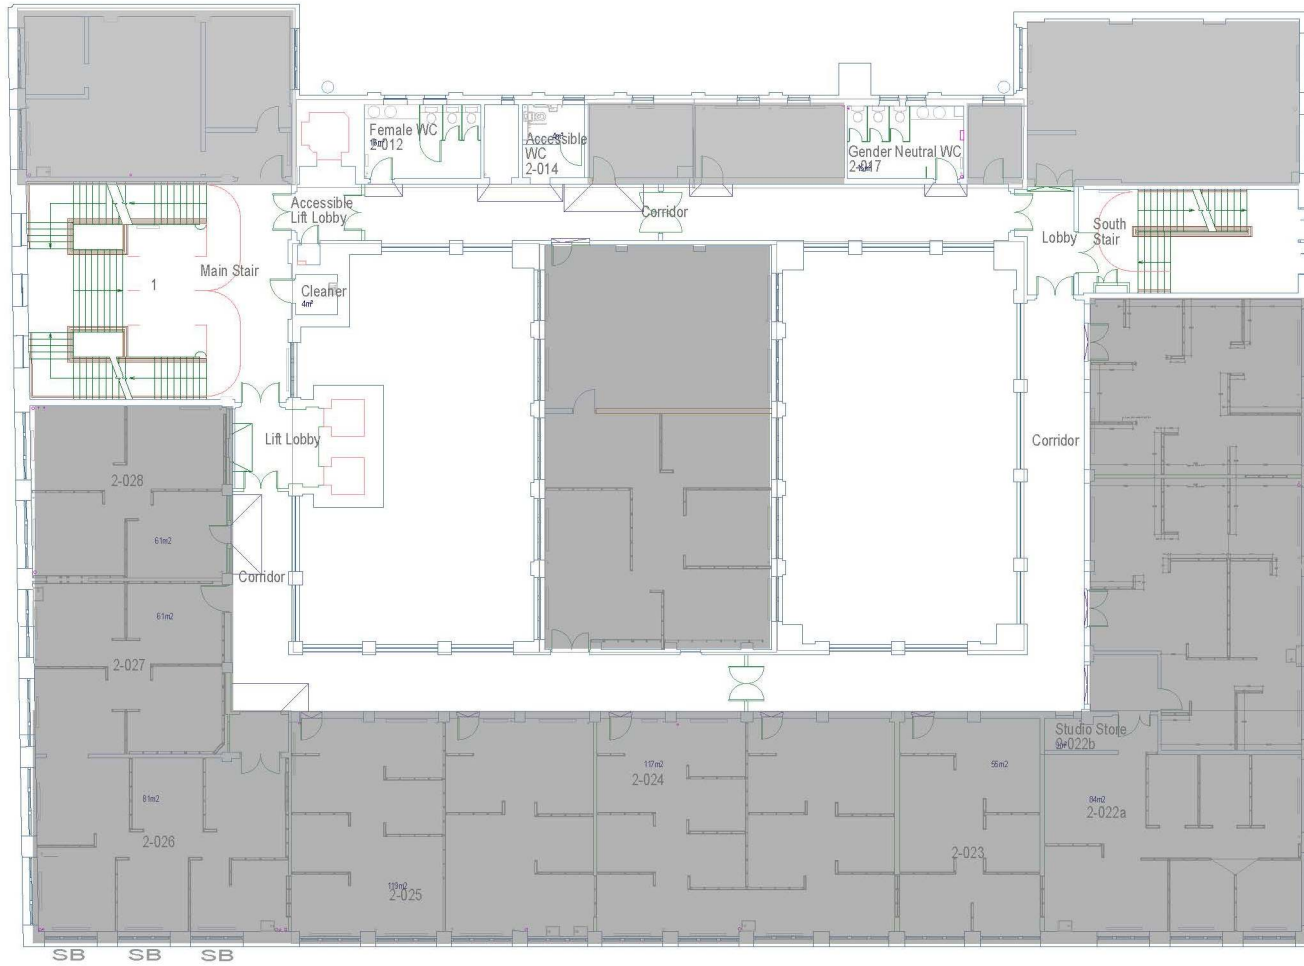

SECOND FLOOR

1. Isadora Hurley

SEA