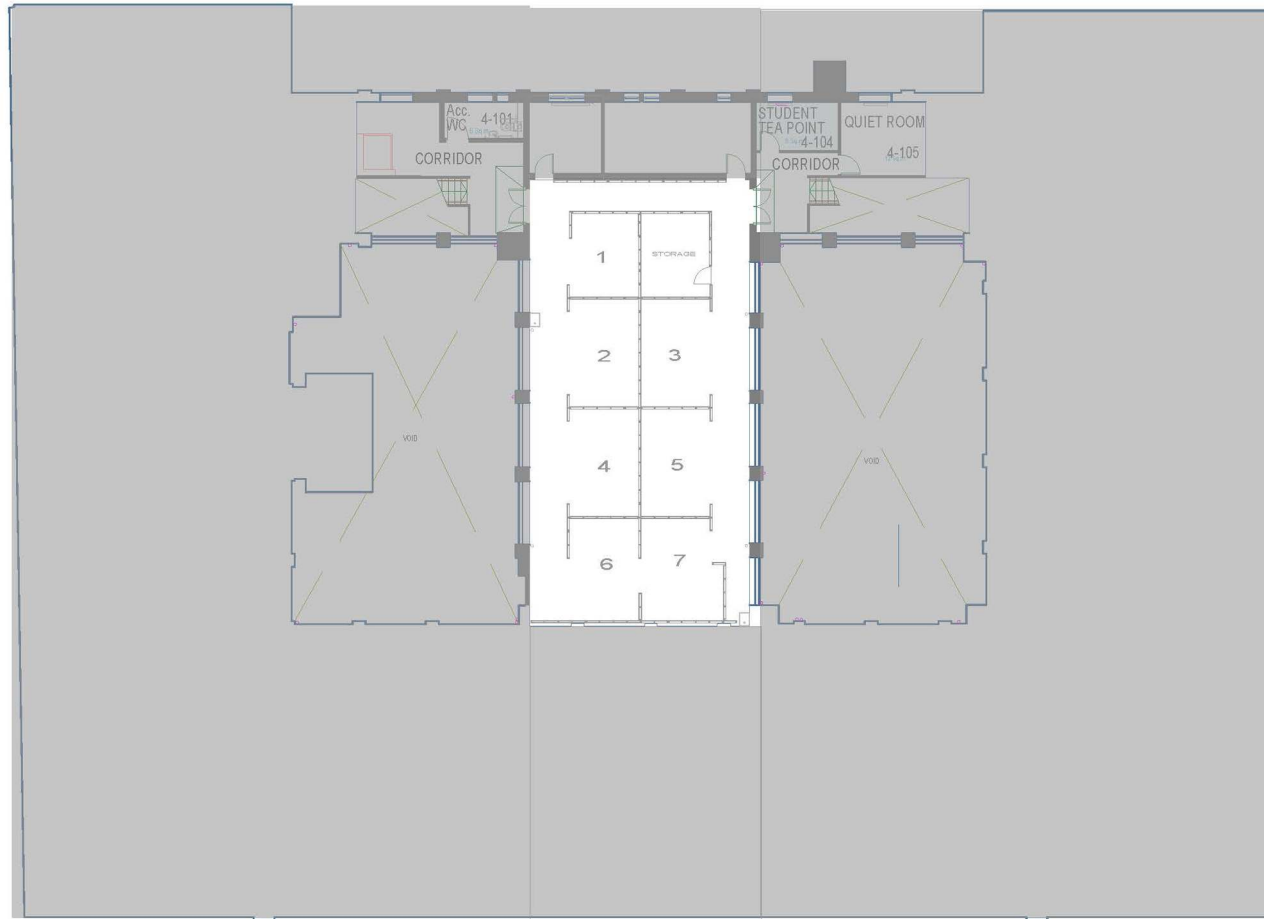

FOURTH FLOOR MEZZANINE

1. Leah Enya Duncan P&P
2. Emma Carmichael F&P
3. Leah Rofaila P&P
4. Avril Richford Riddick SEA
5. Allegra Lavinia Fleur P&P
6. Abigail Strother P&P
7. Ellie Suri P&P